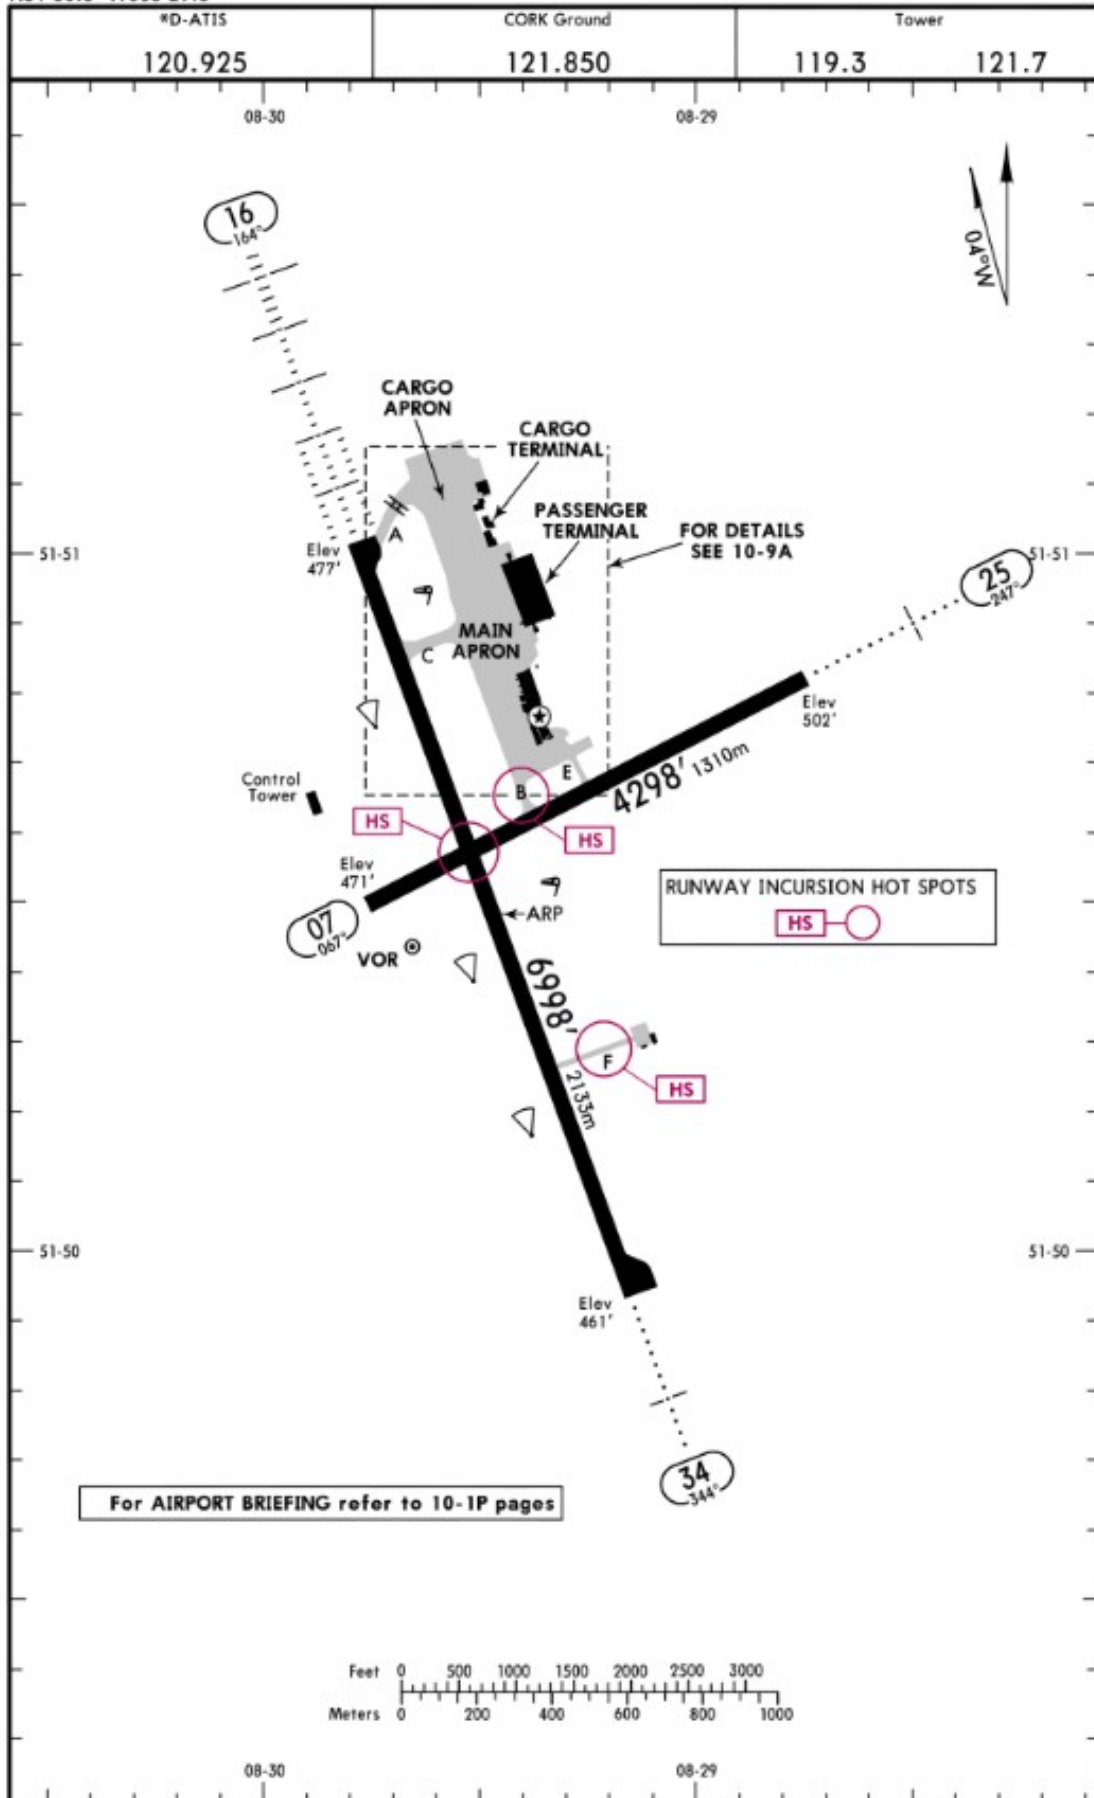

EICK Cork Airport Chart

EICK/ORK
 Apt Elev 502'
 NS1 50.5 W008 29.5

JEPPESEN
 20 APR 18 (10-9) Eff 26 Apr

CORK, IRELAND
 CORK

For AIRPORT BRIEFING refer to 10-1P pages

CHANGES: Rwy designations rwy 16/34. Rwy bearings. Variation.

© JEPPESEN, 1997, 2018. ALL RIGHTS RESERVED.

Chart linked to: AIRRMO

EIDW Dublin Airport Chart

EIDW/DUB

Apt Elev 243'

N53 25.3 W006 16.2

1 SE